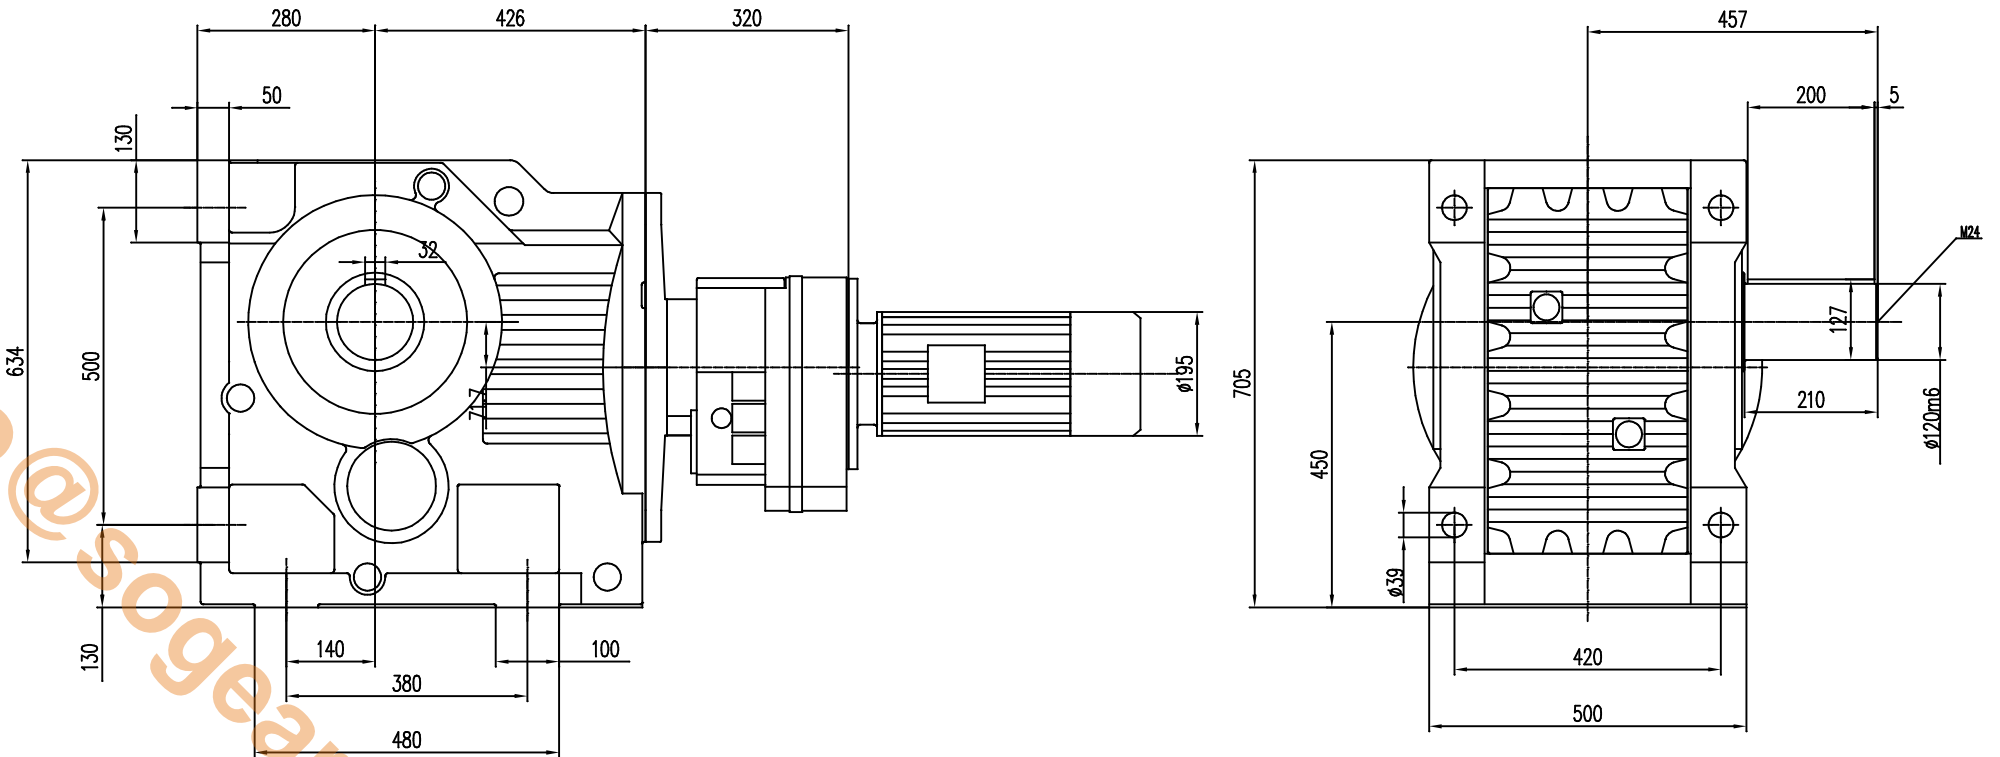

减速电机型号为: GK157R97-YPEJ1.1-3130-M1

NER GROUP CO., LIMITED
www.sogears.com