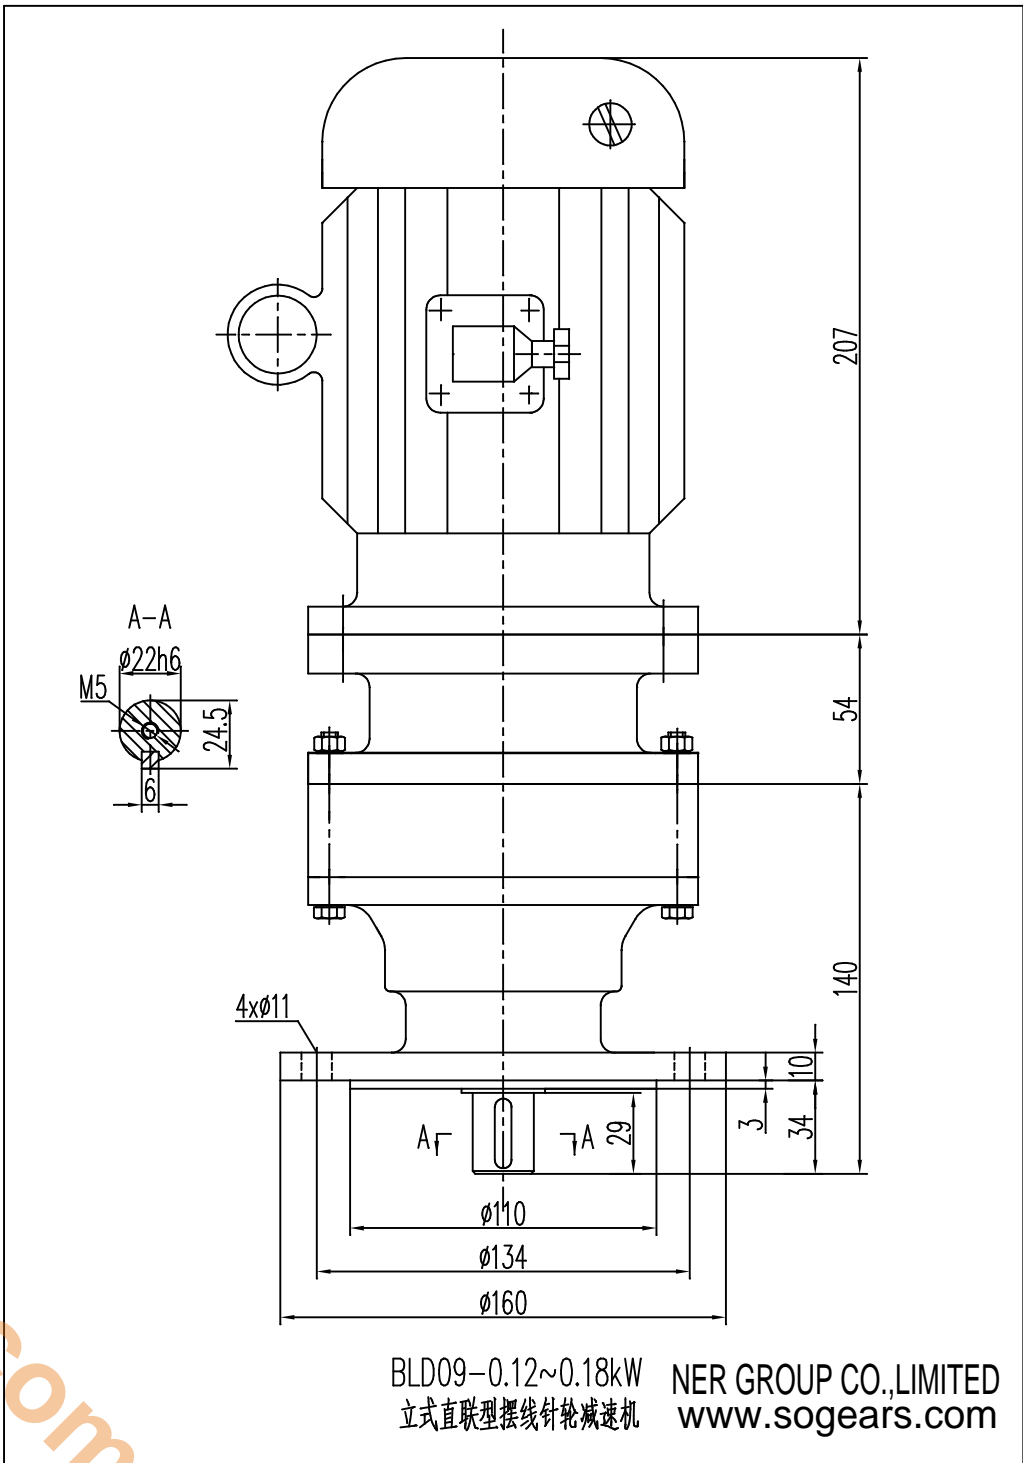

info@sogears.com

BLD09-0.12~0.18kW
立式直联型摆线针轮减速机
NER GROUP CO., LIMITED
www.sogears.com