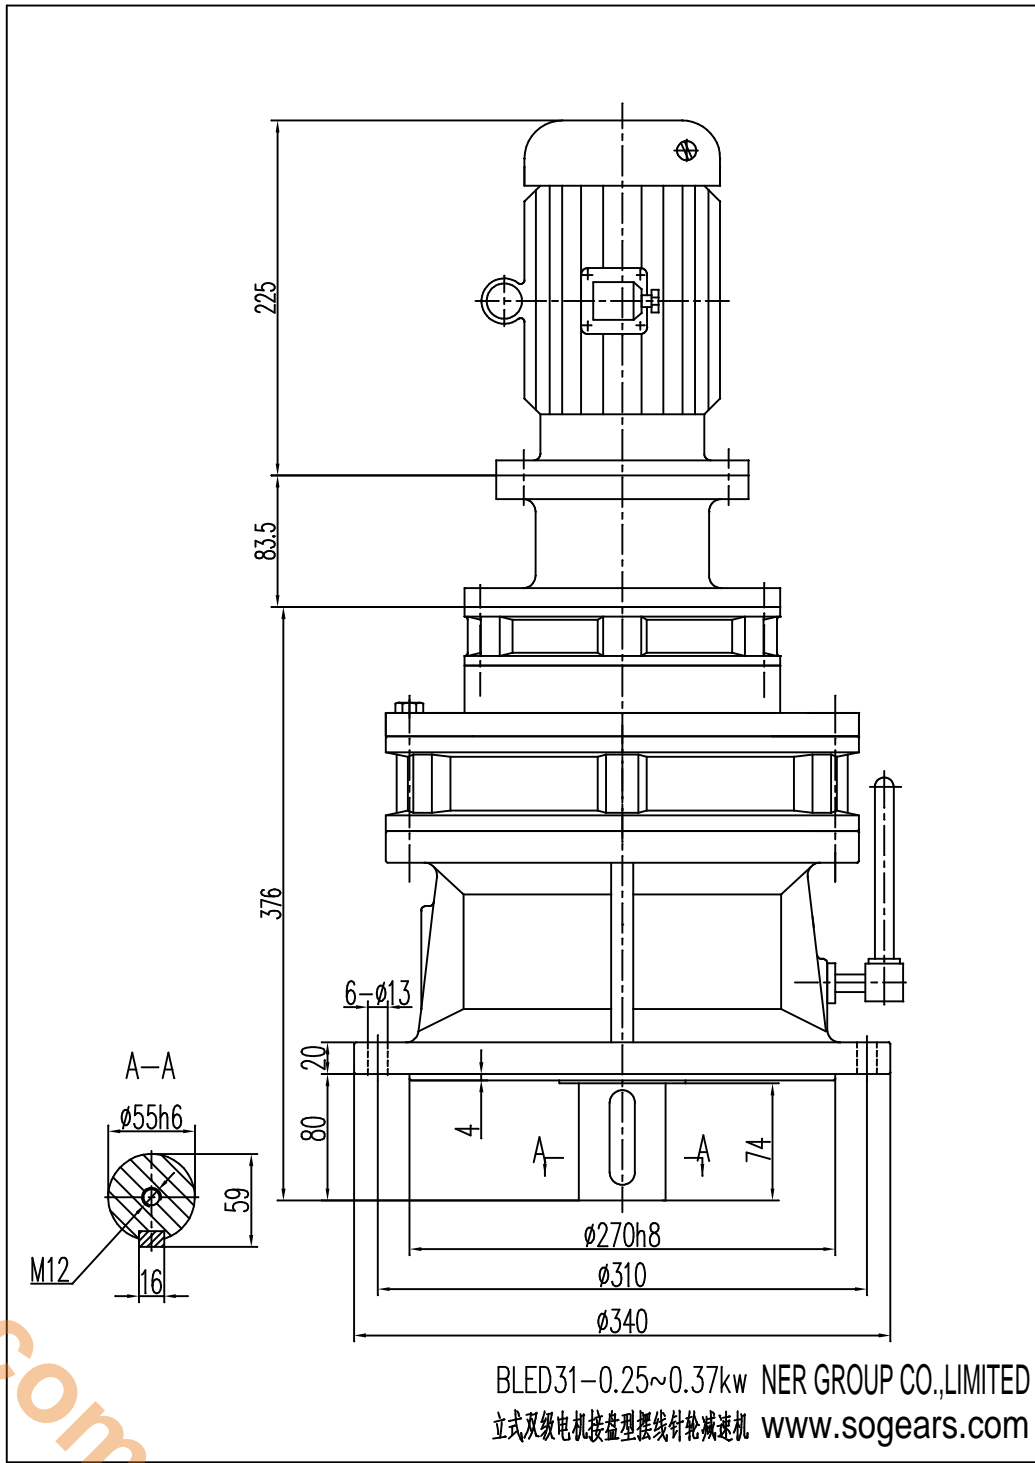

info@sogears.com

BLED31-0.25~0.37kw NER GROUP CO.,LIMITED
立式双级电机接盘型摆线针轮减速机 www.sogears.com