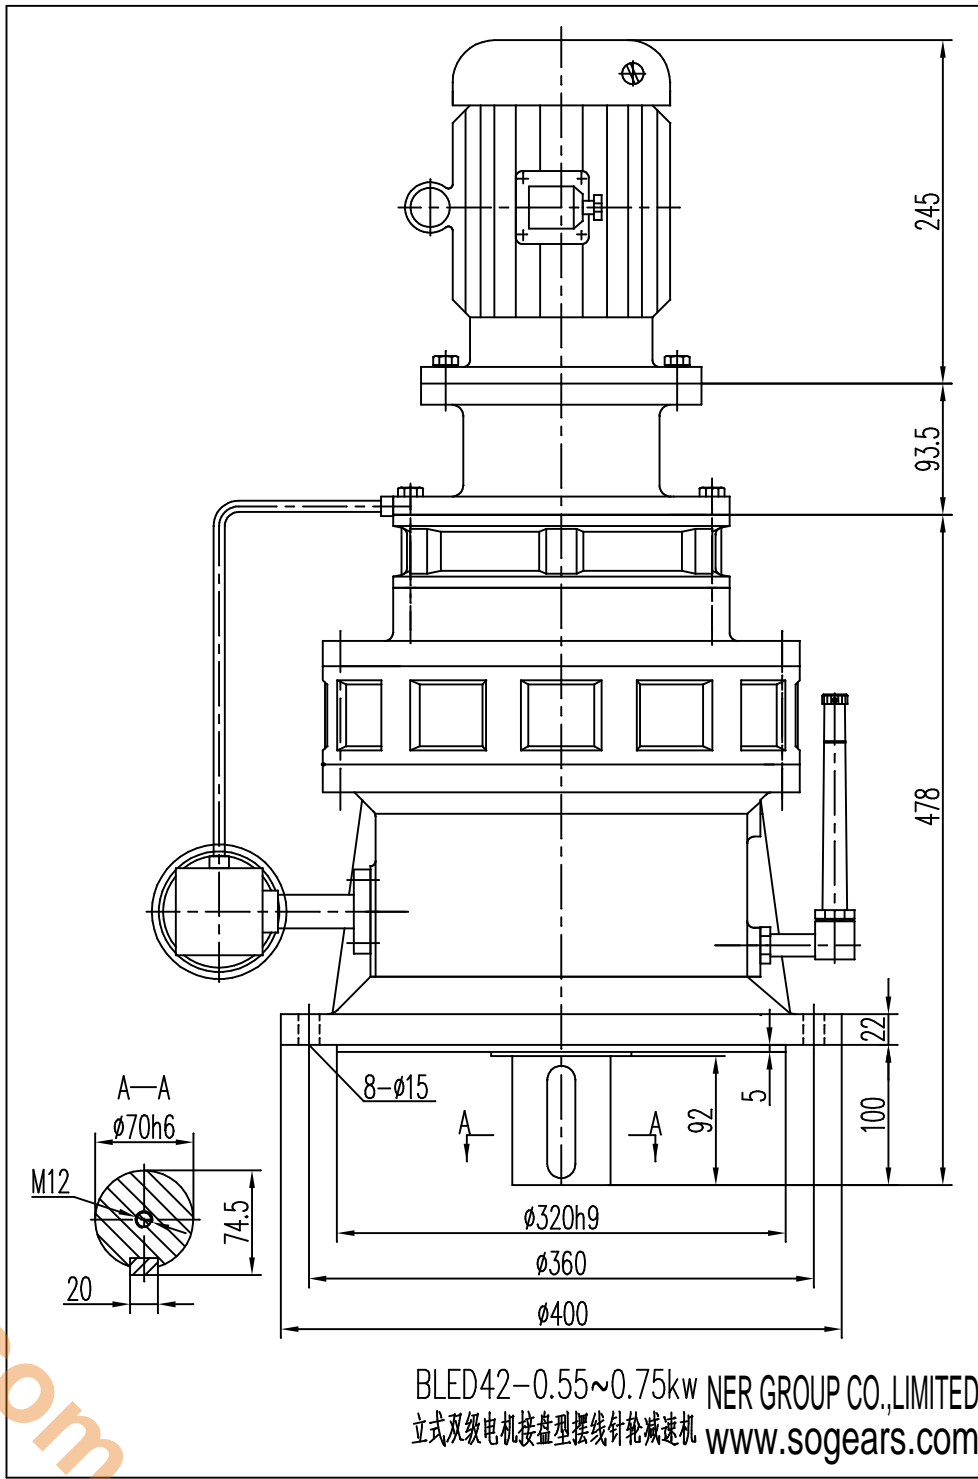

info@sogears.com

BLED42-0.55~0.75kw NER GROUP CO., LIMITED  
立式双级电机接盘型摆线针轮减速机 www.sogears.com