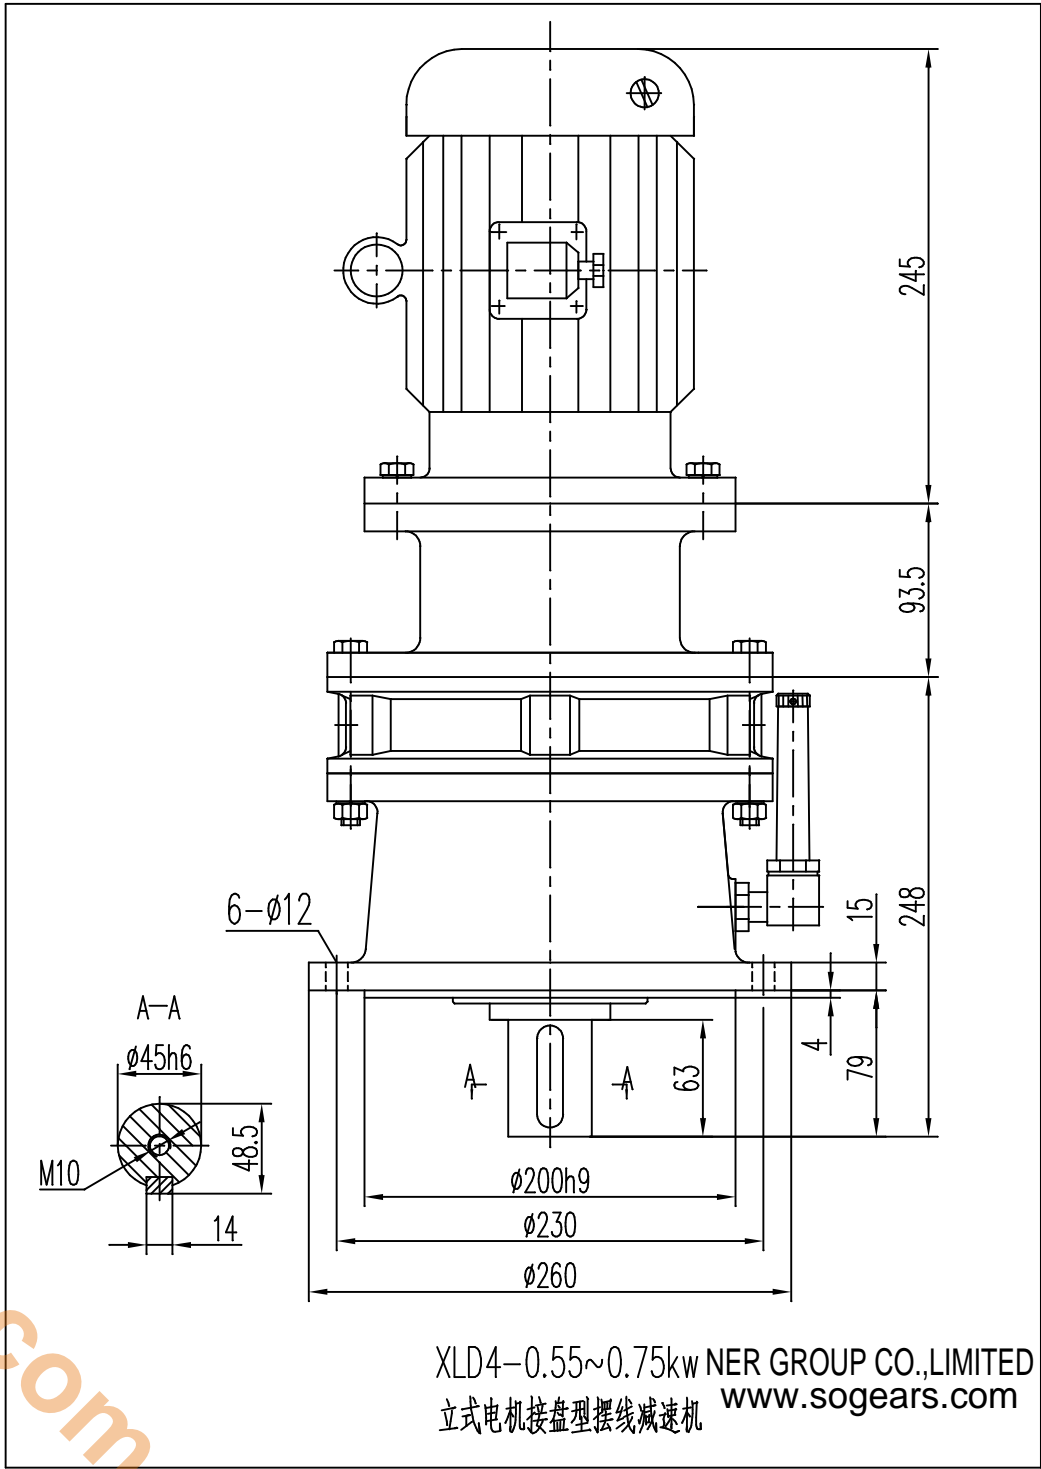

info@sogears.com

XLD4-0.55~0.75kw NER GROUP CO.,LIMITED  
立式电机接盘型摆线减速机 www.sogears.com